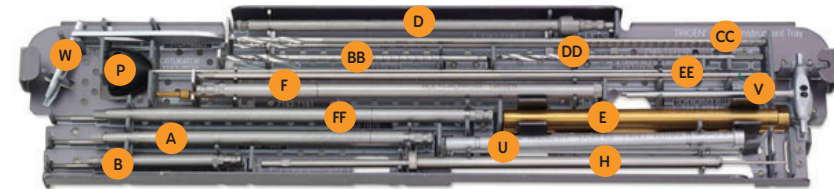

Instrument Reference Guide

TRIGEN Base Instrument Set

Set No. 7167-4012

Cat. Item	Description	Qty	Reference
7112-9401	Small Outer Case	1	N/A
7112-9402	Lid for Outer Case	1	N/A
7167-4021	TRIGEN Base Tray	1	N/A
7163-1066	Medium Hexdriver	1	A
7163-1068	Short Hexdriver	1	B
7163-1116	12.5mm Entry Reamer	1	C
7163-1140	Guide Bolt Wrench	1	D
7163-1152	9.0mm Drill Sleeve	2	E
7163-1161	Multipurpose Driver	1	F
7163-1186	Mini Connector	1	G
7163-1189	Screw Depth Gauge	1	H
7167-4000	Cannulated Awl	1	I
7167-4060	Entry Portal Tube	1	J
7167-4074	3.2mm T-handle Trocar	1	K
7167-4075	Honeycomb	1	L
7167-4076	T-handle	1	M
7167-4077	Reducer	1	N
7167-4077	Reducer Connector	1	O

Cat. Item	Description	Qty	Reference
7167-4078	Obturator	1	P
7167-4079	Ruler	1	Q
7167-4080	Gripper	1	R
7167-4081	Impactor	1	S
7167-4082	Slotted Hammer	1	T
7167-4083	4.0mm Drill Sleeve	2	U
7167-4084	Screwdriver Release Handle	1	V
7167-4085	Screw Length Sleeve	1	W
7167-4092	Entry Portal Handle	1	X
7167-1212	TRIGEN Reamer Set, Optional	1	Y
7111-8200	SCULPTOR Flexible Reamer, Optional	1	Z
7163-1130	Flexible Reamer Extender, Optional	1	AA
7164-1123	TRIGEN 4.0 Diaphyseal Drill	1	BB
7163-1121	4.0mm Long AO Pilot Drill, 333mm, Disposable	2	CC
7167-1123	4.00mm Short AO Pilot Drill, 161mm, Disposable	1	DD
7167-4130	3.2mm x 343mm Brad Point Tip Guide Pin, Disposable	3	EE
7163-1070	Long Hexdriver, Optional	1	FF
7175-1153	AO Mini Connector, Optional	1	GG
7163-1187	Trinkle to Mini Connector, Optional	1	HH

TRIGEN[®] Percutaneous TAN[®] FAN Instrument Set Set No. 7163-2351

Cat. Item	Description	Qty	Reference
7163-1021	Percutaneous Drill Guide	1	A
7163-1022	Radiolucent Drop	1	B
7163-1039	14mm Channel Reamer	1	C
7163-1024	Percutaneous Guide Bolt	2	D
7163-1036	Sterile 6.4mm Tap	1	E
7163-1026	4.0mm Trocar Drill Sleeve	2	F
7163-1191	4.0mm Trocar	1	G
7163-1025	AP Alignment Tower	1	H
7163-1015	AP Alignment Arm	1	I
7163-1035	Sterile 6.4mm Drill	1	J
7163-1320	TRIGEN Disposable Nail Extractor	1	K