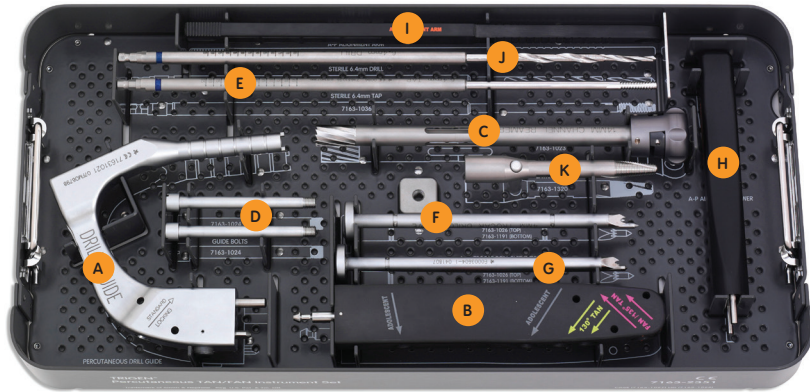

Instrument Reference Guide

TRIGEN Base Instrument Set

Set No. 7167-4012

Cat. Item	Description	Qty	Reference
7112-9401	Small Outer Case	1	N/A
7112-9402	Lid for Outer Case	1	N/A
7167-4021	TRIGEN Base Tray	1	N/A
7163-1066	Medium Hexdriver	1	A
7163-1068	Short Hexdriver	1	B
7163-1116	12.5mm Entry Reamer	1	C
7163-1140	Guide Bolt Wrench	1	D
7163-1152	9.0mm Drill Sleeve	2	E
7163-1161	Multipurpose Driver	1	F
7163-1186	Mini Connector	1	G
7163-1189	Screw Depth Gauge	1	H
7167-4000	Cannulated Awl	1	I
7167-4060	Entry Portal Tube	1	J
7167-4074	3.2mm T-handle Trocar	1	K
7167-4075	Honeycomb	1	L
7167-4076	T-handle	1	M
7167-4077	Reducer	1	N
7167-4077	Reducer Connector	1	O

Cat. Item	Description	Qty	Reference
7167-4078	Obturator	1	P
7167-4079	Ruler	1	Q
7167-4080	Gripper	1	R
7167-4081	Impactor	1	S
7167-4082	Slotted Hammer	1	T
7167-4083	4.0mm Drill Sleeve	2	U
7167-4084	Screwdriver Release Handle	1	V
7167-4085	Screw Length Sleeve	1	W
7167-4092	Entry Portal Handle	1	X
7167-1212	TRIGEN Reamer Set, Optional	1	Y
7111-8200	SCULPTOR Flexible Reamer, Optional	1	Z
7163-1130	Flexible Reamer Extender, Optional	1	AA
7164-1123	TRIGEN 4.0 Diaphyseal Drill	1	BB
7163-1121	4.0mm Long AO Pilot Drill, 333mm, Disposable	2	CC
7167-1123	4.00mm Short AO Pilot Drill, 161mm, Disposable	1	DD
7167-4130	3.2mm x 343mm Brad Point Tip Guide Pin, Disposable	3	EE
7163-1070	Long Hexdriver, Optional	1	FF
7175-1153	AO Mini Connector, Optional	1	GG
7163-1187	Trinkle to Mini Connector, Optional	1	HH

TRIGEN[®] Percutaneous TAN[®] FAN Instrument Set Set No. 7163-2351

Cat. Item	Description	Qty	Reference
7163-1021	Percutaneous Drill Guide	1	A
7163-1022	Radiolucent Drop	1	B
7163-1039	14mm Channel Reamer	1	C
7163-1024	Percutaneous Guide Bolt	2	D
7163-1036	Sterile 6.4mm Tap	1	E
7163-1026	4.0mm Trocar Drill Sleeve	2	F
7163-1191	4.0mm Trocar	1	G
7163-1025	AP Alignment Tower	1	H
7163-1015	AP Alignment Arm	1	I
7163-1035	Sterile 6.4mm Drill	1	J
7163-1320	TRIGEN Disposable Nail Extractor	1	K