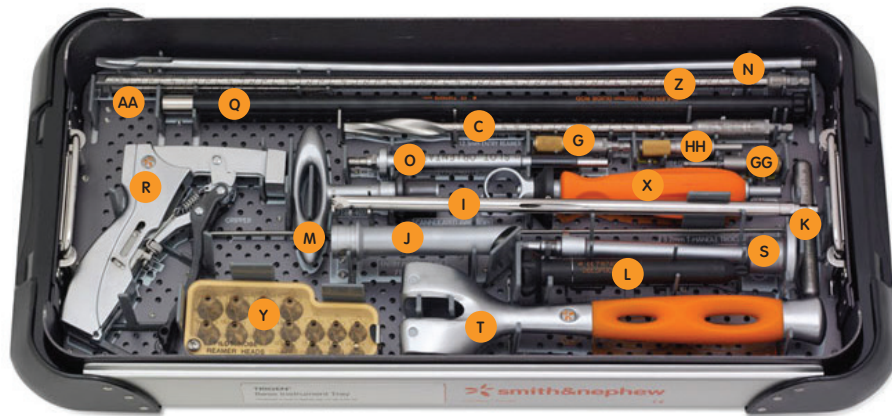

Instrument Reference Guide

TRIGEN Base Instrument Set

Set No. 7167-4012

Cat. Item	Description	Qty	Reference
7112-9401	Small Outer Case	1	N/A
7112-9402	Lid for Outer Case	1	N/A
7167-4021	TRIGEN Base Tray	1	N/A
7163-1066	Medium Hexdriver	1	A
7163-1068	Short Hexdriver	1	B
7163-1116	12.5mm Entry Reamer	1	C
7163-1140	Guide Bolt Wrench	1	D
7163-1152	9.0mm Drill Sleeve	2	E
7163-1161	Multipurpose Driver	1	F
7163-1186	Mini Connector	1	G
7163-1189	Screw Depth Gauge	1	H
7167-4000	Cannulated Awl	1	I
7167-4060	Entry Portal Tube	1	J
7167-4074	3.2mm T-handle Trocar	1	K
7167-4075	Honeycomb	1	L
7167-4076	T-handle	1	M
7167-4077	Reducer	1	N
7167-4077	Reducer Connector	1	O

Cat. Item	Description	Qty	Reference
7167-4078	Obturator	1	P
7167-4079	Ruler	1	Q
7167-4080	Gripper	1	R
7167-4081	Impactor	1	S
7167-4082	Slotted Hammer	1	T
7167-4083	4.0mm Drill Sleeve	2	U
7167-4084	Screwdriver Release Handle	1	V
7167-4085	Screw Length Sleeve	1	W
7167-4092	Entry Portal Handle	1	X
7167-1212	TRIGEN Reamer Set, Optional	1	Y
7111-8200	SCULPTOR Flexible Reamer, Optional	1	Z
7163-1130	Flexible Reamer Extender, Optional	1	AA
7164-1123	TRIGEN 4.0 Diaphyseal Drill	1	BB
7163-1121	4.0mm Long AO Pilot Drill, 333mm, Disposable	2	CC
7167-1123	4.00mm Short AO Pilot Drill, 161mm, Disposable	1	DD
7167-4130	3.2mm x 343mm Brad Point Tip Guide Pin, Disposable	3	EE
7163-1070	Long Hexdriver, Optional	1	FF
7175-1153	AO Mini Connector, Optional	1	GG
7163-1187	Trinkle to Mini Connector, Optional	1	HH

TRIGEN[®] Percutaneous TAN[®] FAN Instrument Set Set No. 7163-2351

Cat. Item	Description	Qty	Reference
7163-1021	Percutaneous Drill Guide	1	A
7163-1022	Radiolucent Drop	1	B
7163-1039	14mm Channel Reamer	1	C
7163-1024	Percutaneous Guide Bolt	2	D
7163-1036	Sterile 6.4mm Tap	1	E
7163-1026	4.0mm Trocar Drill Sleeve	2	F
7163-1191	4.0mm Trocar	1	G
7163-1025	AP Alignment Tower	1	H
7163-1015	AP Alignment Arm	1	I
7163-1035	Sterile 6.4mm Drill	1	J
7163-1320	TRIGEN Disposable Nail Extractor	1	K